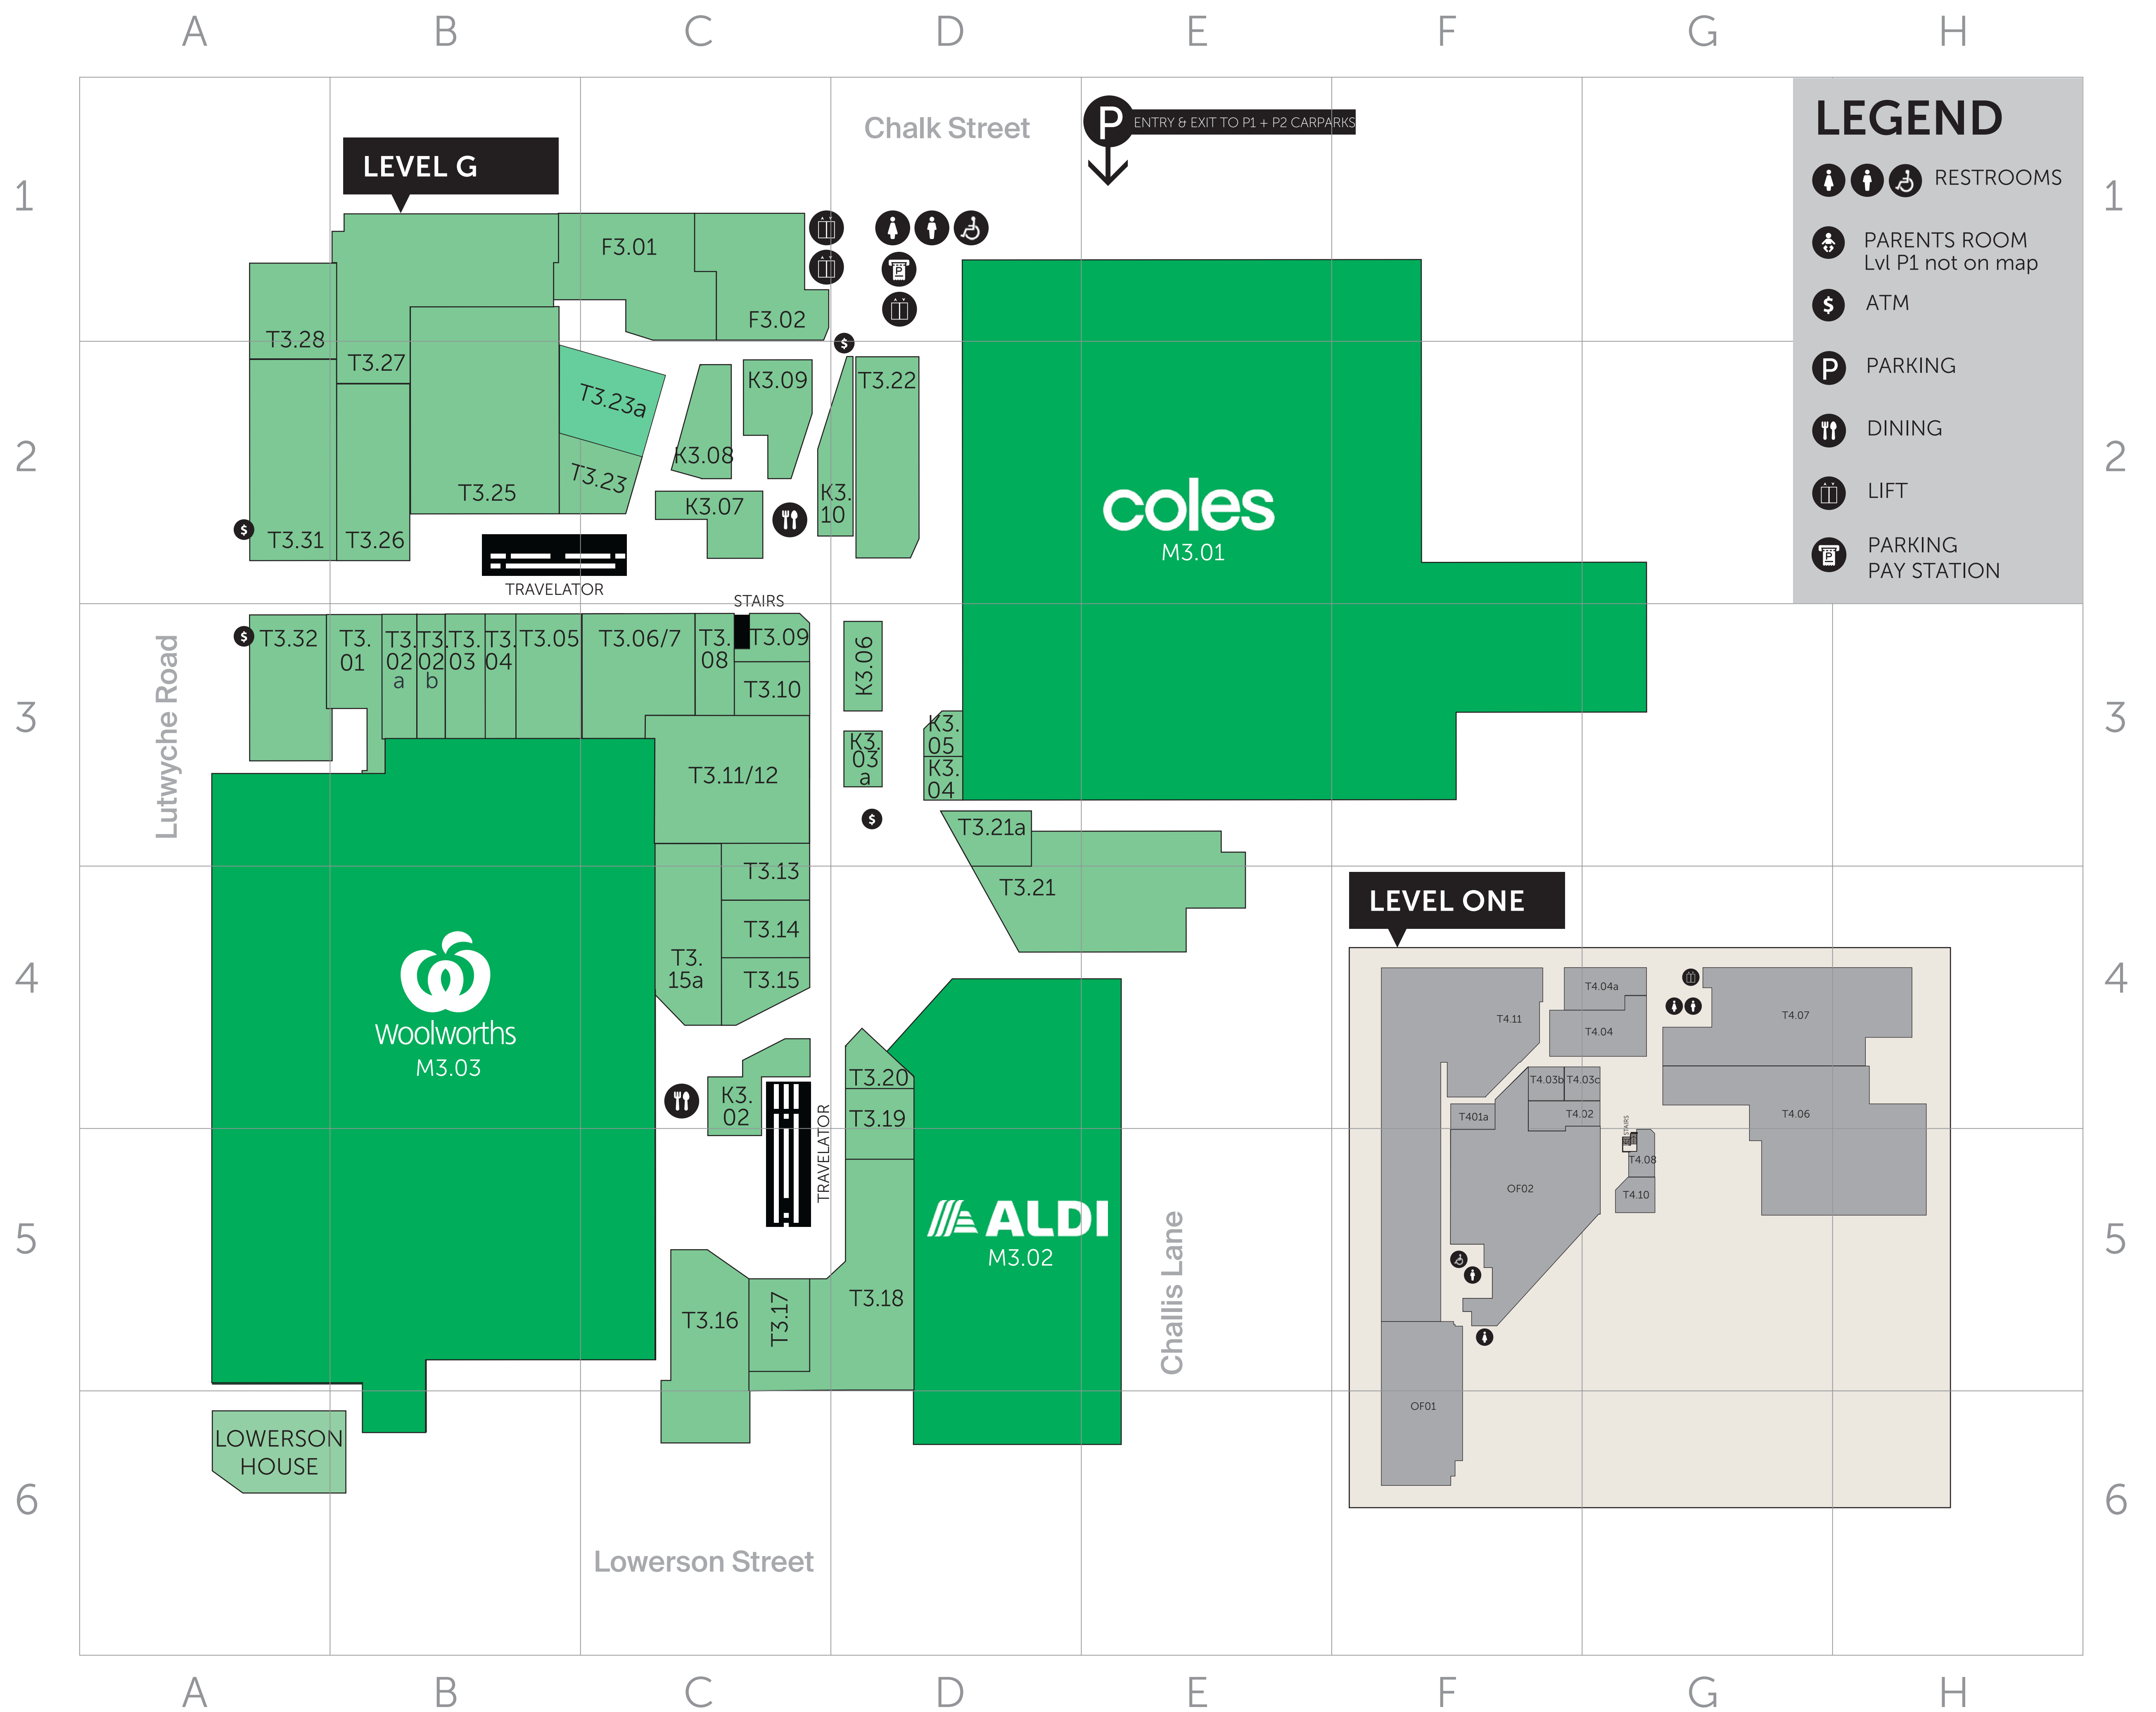

# centre directory

## MAJORS

ALDI	M3.02	D4
Coles	M3.01	D3
Woolworths	M3.03	C5

## DINING

Golden Yak Café	F3.01	C1
Ha'ne Sushi	F3.02	C1
Michel's	K3.02	C4
Nutritious Delicious & Co	T3.23	C2
Oh! Kebabs	K3.09	C2
Sushi Guru	K3.10	C2
The Coffee Emporium	K3.07	C2

## SERVICES & GENERAL

Antica Home Life & Style	T3.21a	D4
Artisan Co Atelier	K3.05	D3
Australia Post	T3.05	B3
F45	Level P1*	
Flight Centre	T3.08	C3
Hot Bargain	T3.21	D4
iSmart Phone Accessories & Repair	K3.04	D3
Kaisercraft	T3.11/12	C3
Massage Indulgence	T3.02b	B3
Morgans Jeweller	T3.09	C3
Paperboxx	T3.06/7	C3
Papilio Early Learning	T4.06	G4
Star Car Wash	Level P1*	
Tobacco Station	T3.10	C3